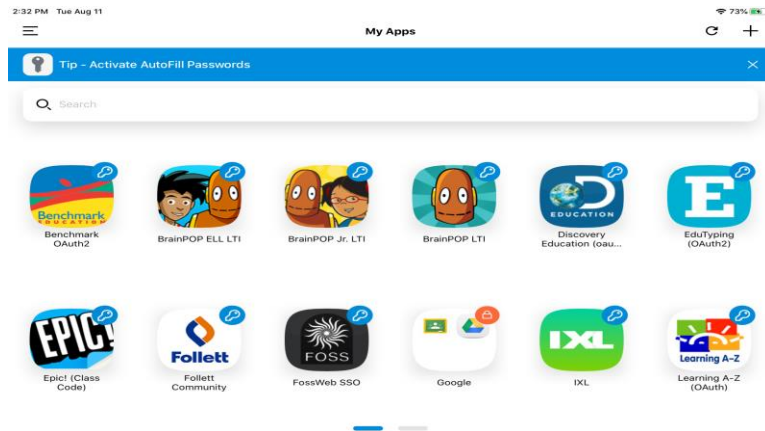

Classlink Login Instructions

1. Go to [ClassLink](https://launchpad.classlink.com/coronado) (launchpad.classlink.com/coronado)
2. Click “Sign in with Google” If prompted to save your password in browser, **DO NOT SAVE IT, CLICK NEVER**

3. This is your launchpad

4. Most apps/icons will log you in with one click. Some apps will require you to put in your username and password one time (called a password locker), it may look something like this: