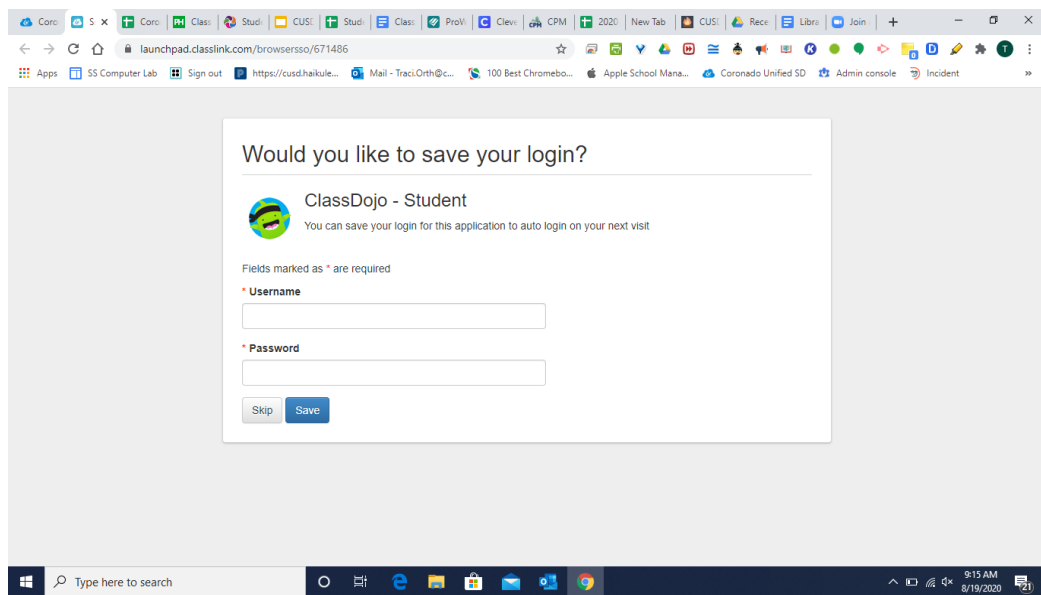

Classlink Login Instructions

1. Go to [ClassLink](https://launchpad.classlink.com/coronado) (launchpad.classlink.com/coronado)
2. Click “Sign in with Google” If prompted to save your password in browser, **DO NOT SAVE IT, CLICK NEVER**

3. This is your launchpad

4. Most apps/icons will log you in with one click. Some apps will require you to put in your username and password one time (called a password locker), it may look something like this: