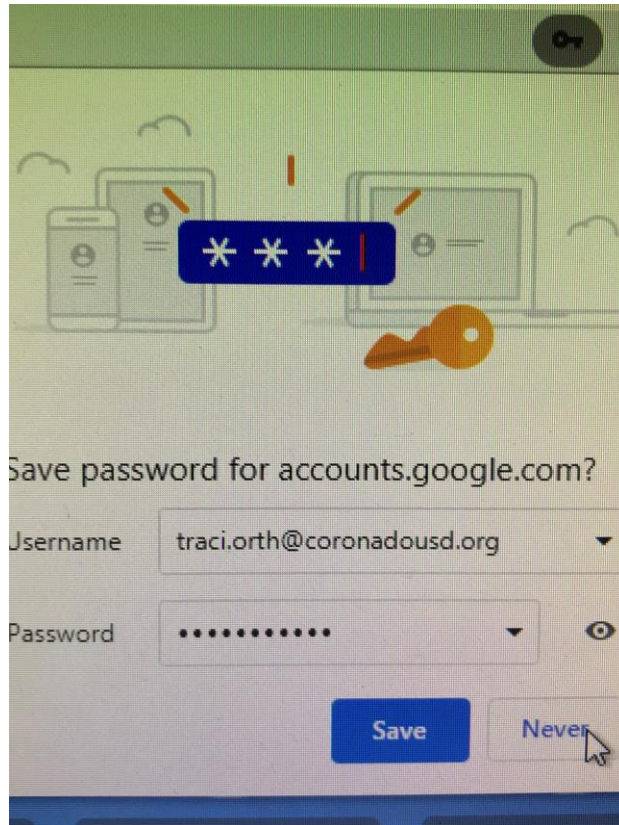

Classlink Login Instructions

1. Go to [ClassLink](https://launchpad.classlink.com/coronado) (launchpad.classlink.com/coronado)
2. Click “Sign in with Google” If prompted to save your password in browser, **DO NOT SAVE IT, CLICK NEVER**

3. This is your launchpad

4. Most apps/icons will log you in with one click. Some apps will require you to put in your username and password one time (called a password locker), it may look something like this: